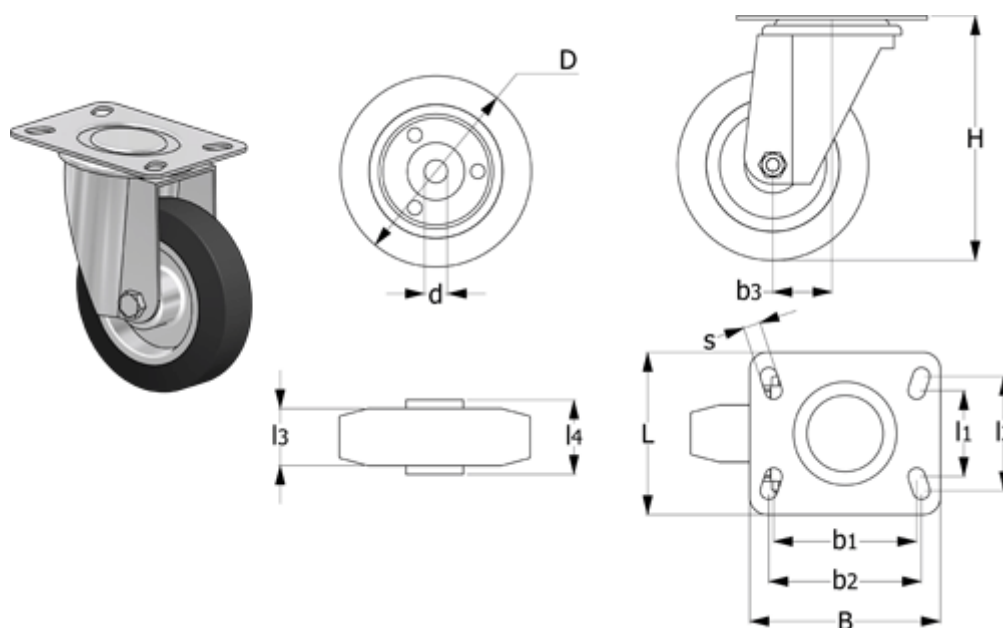

Article number: 2314450071

Description: E+G rubber wheel 450071
RE.E3-200-SBL-N turning plate u/bremse

Measures

B	= 140	g	= 3250	s	= 11
b1	= 105	H	= 240	Type = RE.E3-200-SBL	
b2	= 105	L	= 110		
b3	= 56	l1	= 73		
Code	= 450071	l2	= 87		
D	= 200	l3	= 50		
d	= 20	l4	= 58		
Dynamic load (N)	= 2300	Rolling resistance (N)	= 1400		